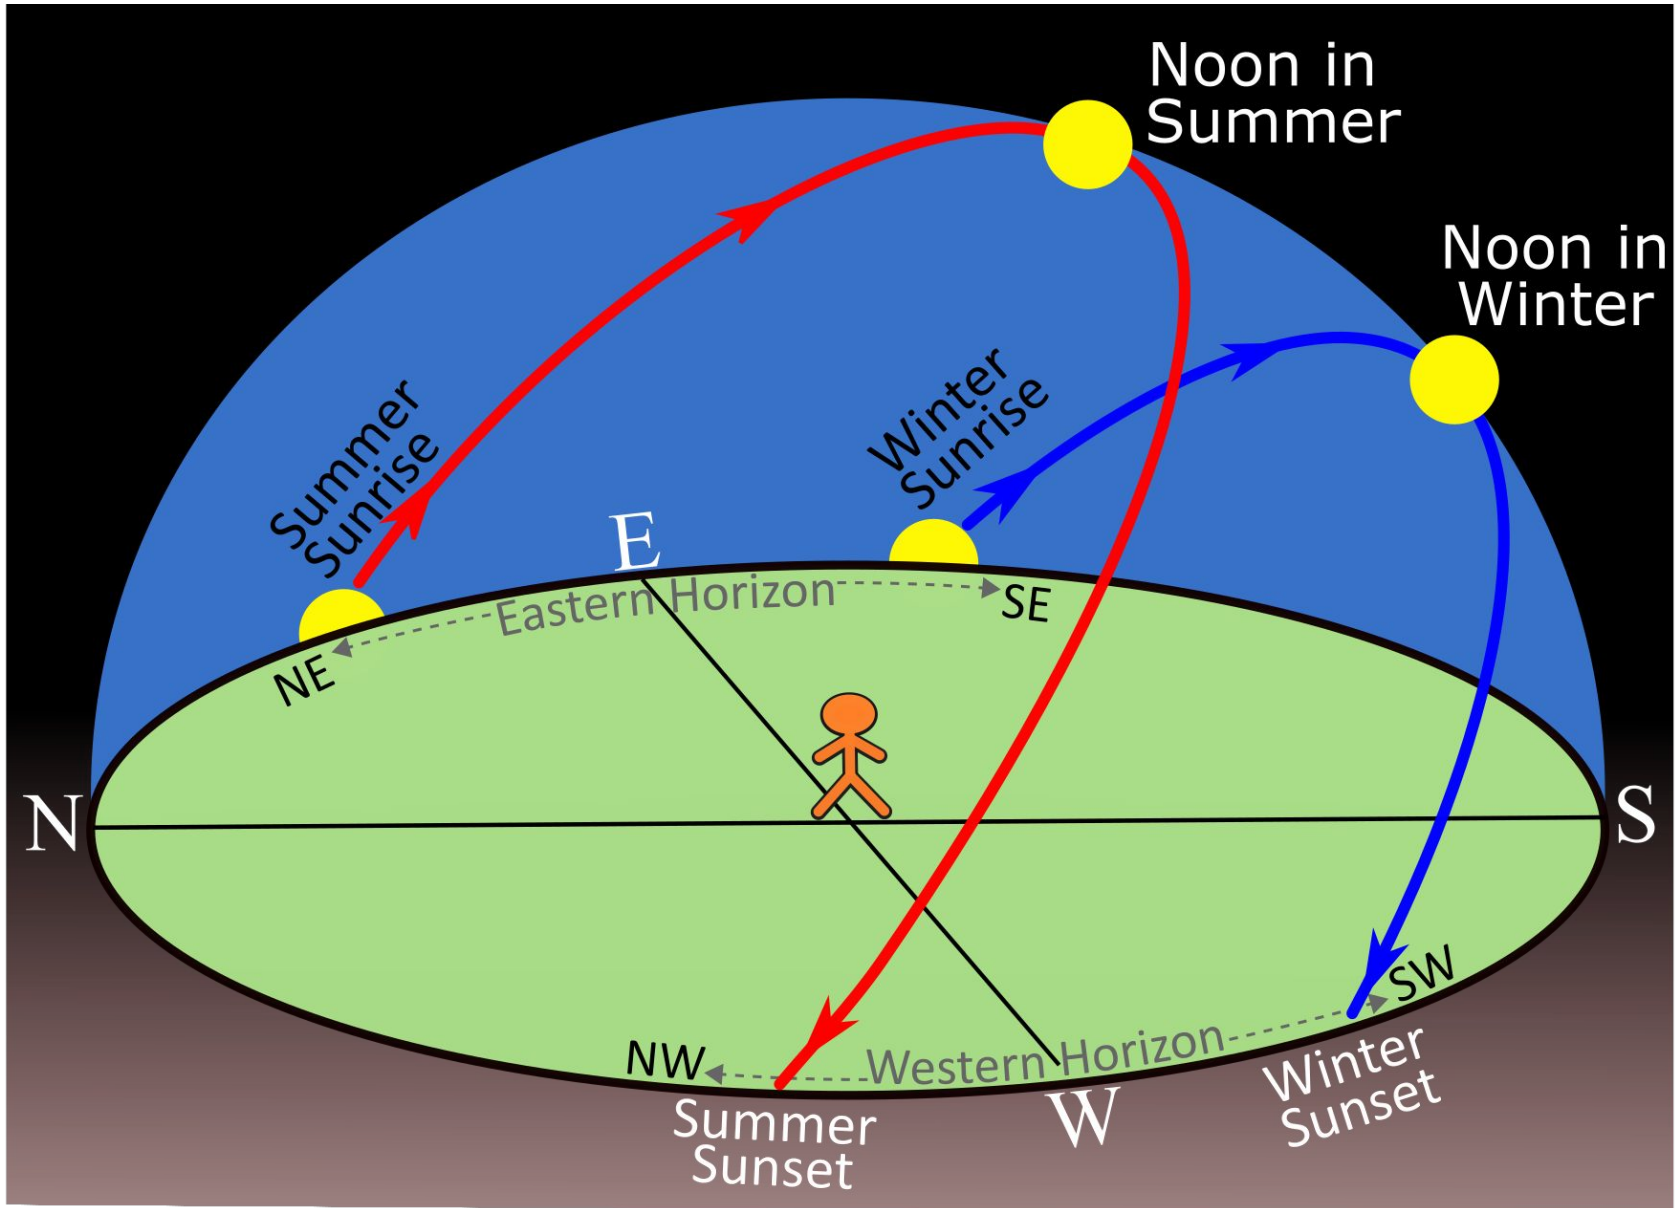

The white box indicates the position and direction for viewing the sunrise horizon.

This long exposure photo toward the North Star demonstrates the N-S alignment of the Great Kiva

When this structure was built, the North Star was 6 degrees away from true North.

Eastern horizon as seen from the western side of a Great Kiva in Chaco Canyon called *Casa Rinconada*. Notice how the position of the sunrise changes over the year.

Use this “horizon calendar” to estimate where the Sun rises on your birthday.

Tracing the highest and lowest paths of the Sun (causing more and fewer daylight hours) helps make sense of how the sunrise position changes over the course of the year.

Compare the horizon position of the Summer Solstice sunrise (~June 21st) in all three of the images below