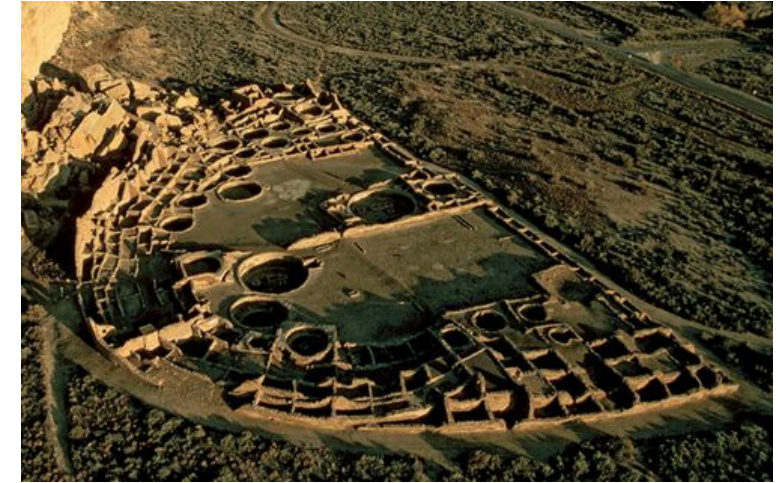

A thousand years ago Chaco Canyon was the center of a vast regional network of Ancestral Puebloan culture.

PUEBLO BONITO & CASA RINCONADA are the largest, most excavated Great House and Great Kiva in the Chacoan System

Great House: PUEBLO BONITO

Great Kiva: CASA RINCONADA

More than 20 Native American tribes in the US Southwest have historical and/or ancestral ties to Chaco Canyon

Chaco is a World Heritage Site and an International Dark Sky Park.

Chacra Mesa

Fajada Butte

Photo by Benjamin Oswald

Voices of contemporary Puebloan people whose ancestors built Chaco and who still live in the US Southwest.

The precise alignments of this Great Kiva and other structures in Chaco reveal the Sun-watching mastery of the Ancestral Puebloan people who built them.

The white box indicates the position and direction for viewing the sunrise horizon.

This long exposure photo toward the North Star demonstrates the N-S alignment of the Great Kiva

When this structure was built, the North Star was 6 degrees away from true North.