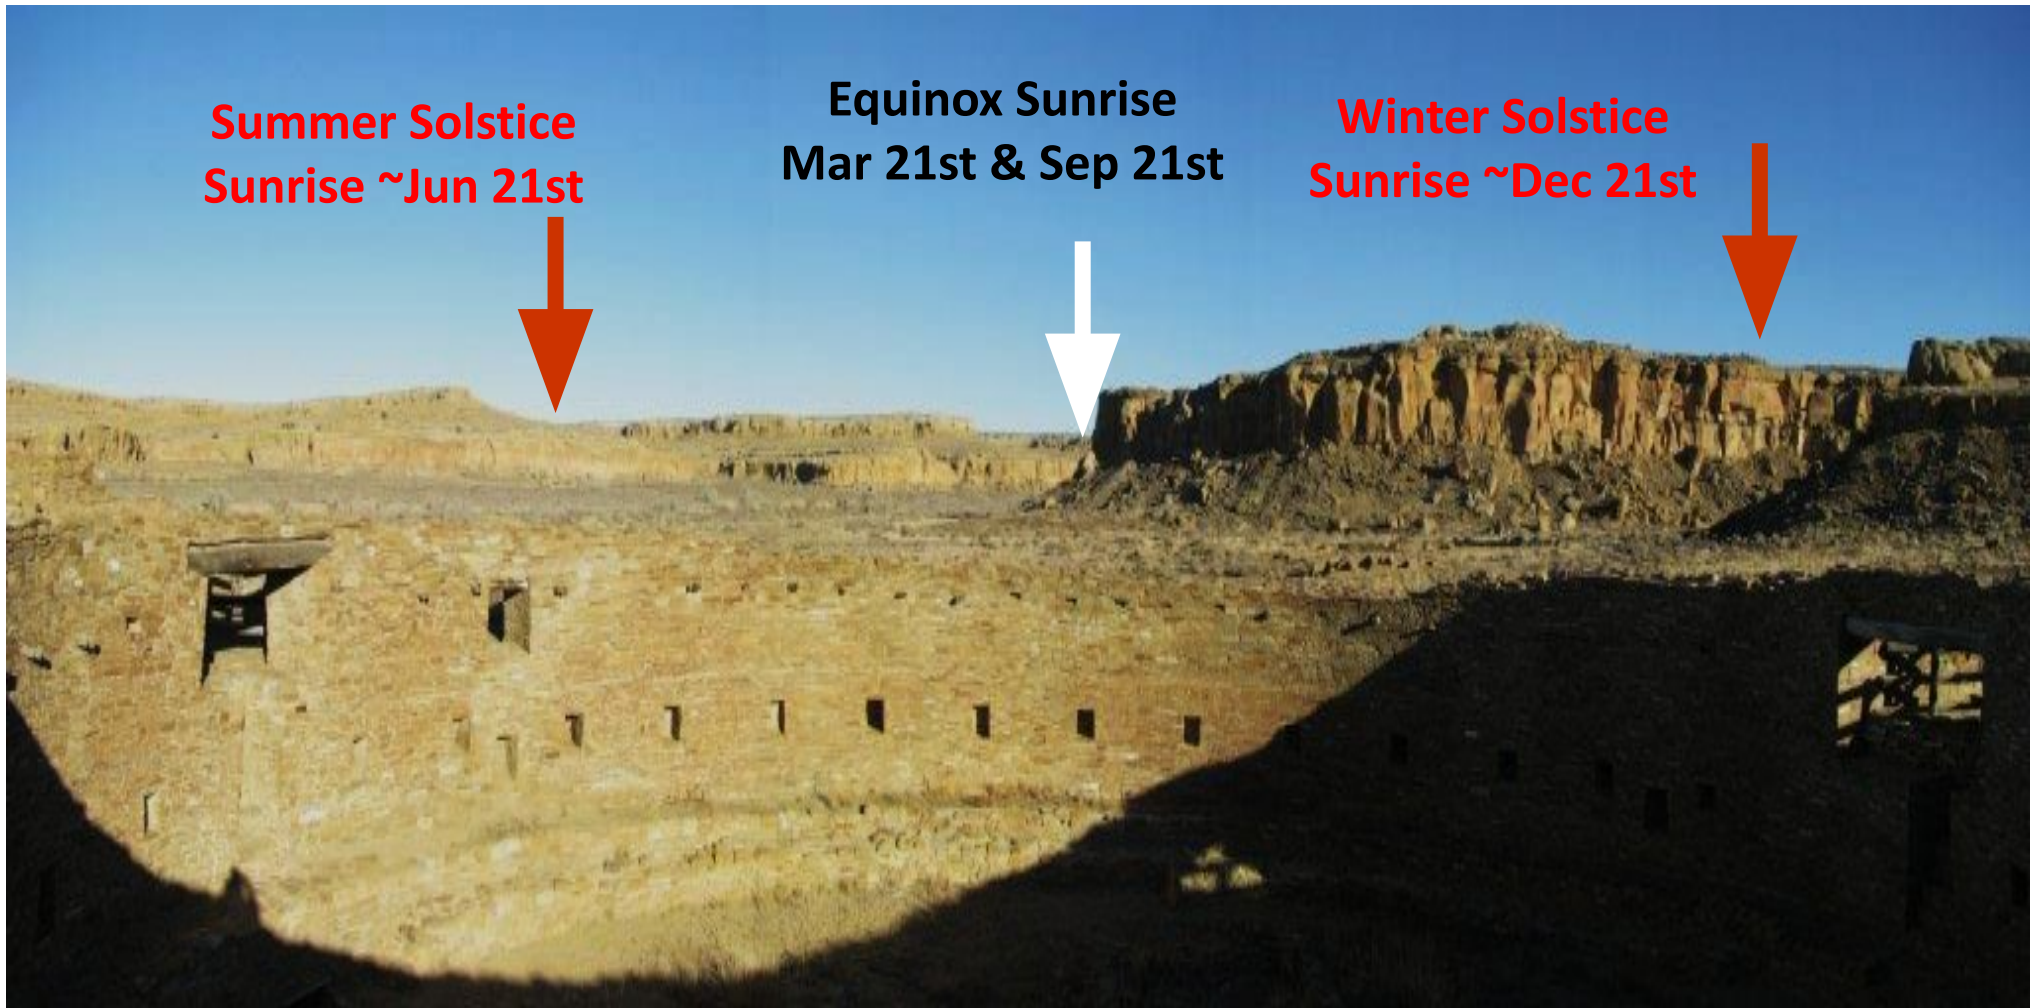

The white box indicates the position and direction for viewing the sunrise horizon.

This long exposure photo toward the North Star demonstrates the N-S alignment of the Great Kiva

When this structure was built, the North Star was 6 degrees away from true North.

Eastern horizon as seen from the western side of a Great Kiva in Chaco Canyon called *Casa Rinconada*. Notice how the position of the sunrise changes over the year.

Use this “horizon calendar” to estimate where the Sun rises on your birthday.

Tracing the highest and lowest paths of the Sun (causing more and fewer daylight hours) helps make sense of how the sunrise position changes over the course of the year.

Compare the horizon position of the Summer Solstice sunrise (~June 21st) in all three of the images below