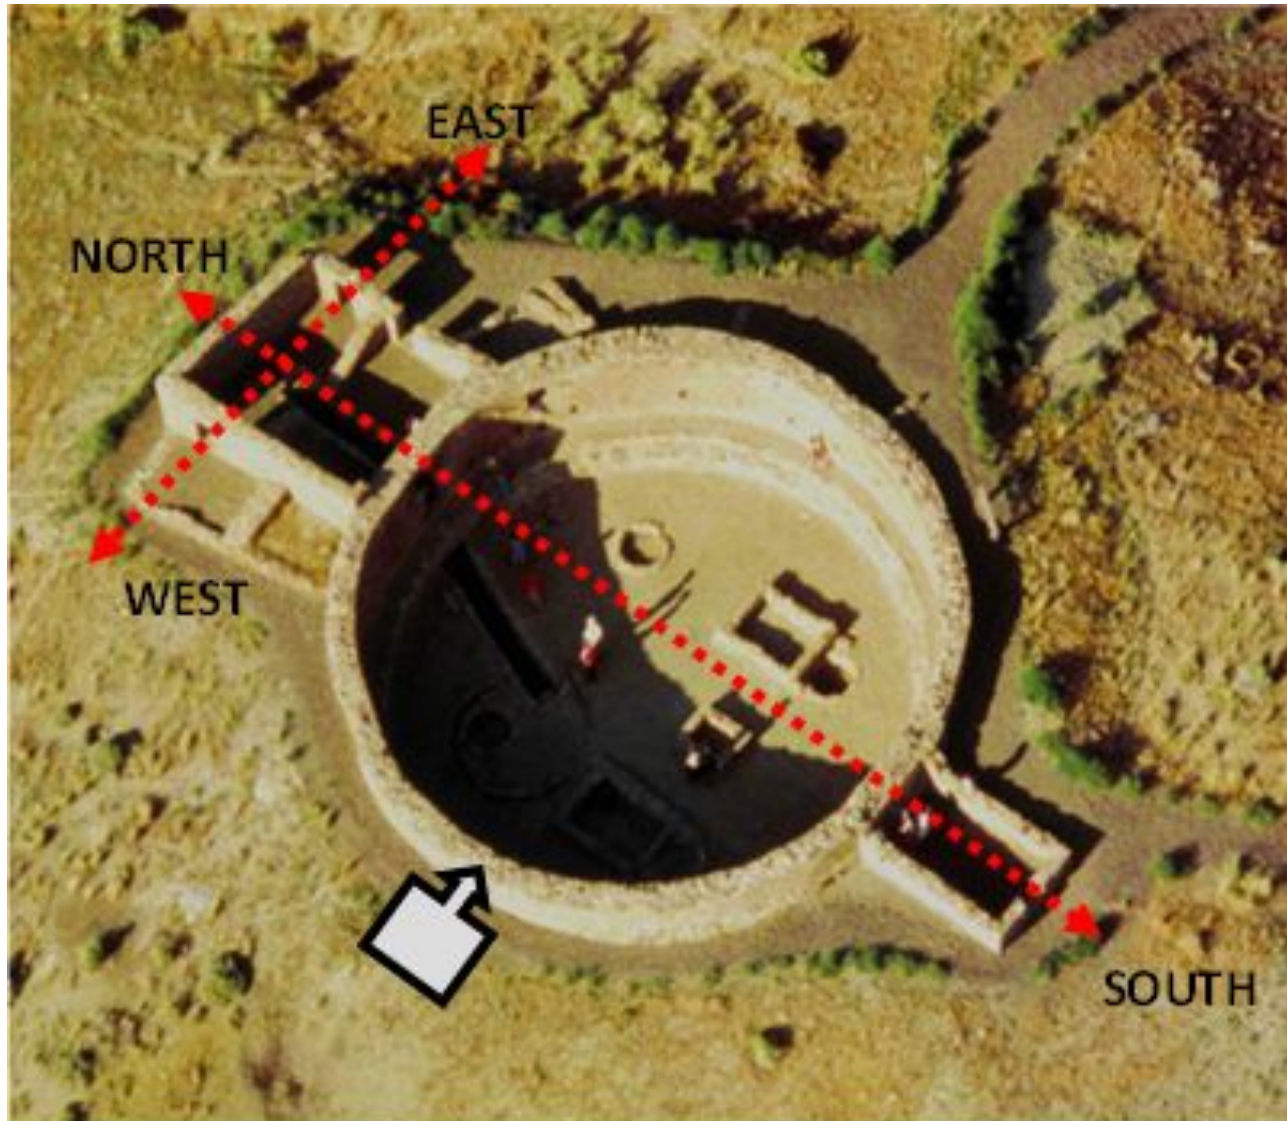

Chacra Mesa

Fajada Butte

Photo by Benjamin Oswald

Voices of contemporary Puebloan people whose ancestors built Chaco and who still live in the US Southwest.

The precise alignments of this Great Kiva and other structures in Chaco reveal the Sun-watching mastery of the Ancestral Puebloan people who built them.

The white box indicates the position and direction for viewing the sunrise horizon.

This long exposure photo toward the North Star demonstrates the N-S alignment of the Great Kiva

When this structure was built, the North Star was 6 degrees away from true North.

Eastern horizon as seen from the western side of a Great Kiva in Chaco Canyon called *Casa Rinconada*. Notice how the position of the sunrise changes over the year.

Use this “horizon calendar” to estimate where the Sun rises on your birthday.

Tracing the highest and lowest paths of the Sun (causing more and fewer daylight hours) helps make sense of how the sunrise position changes over the course of the year.

Compare the horizon position of the Summer Solstice sunrise (~June 21st) in all three of the images below