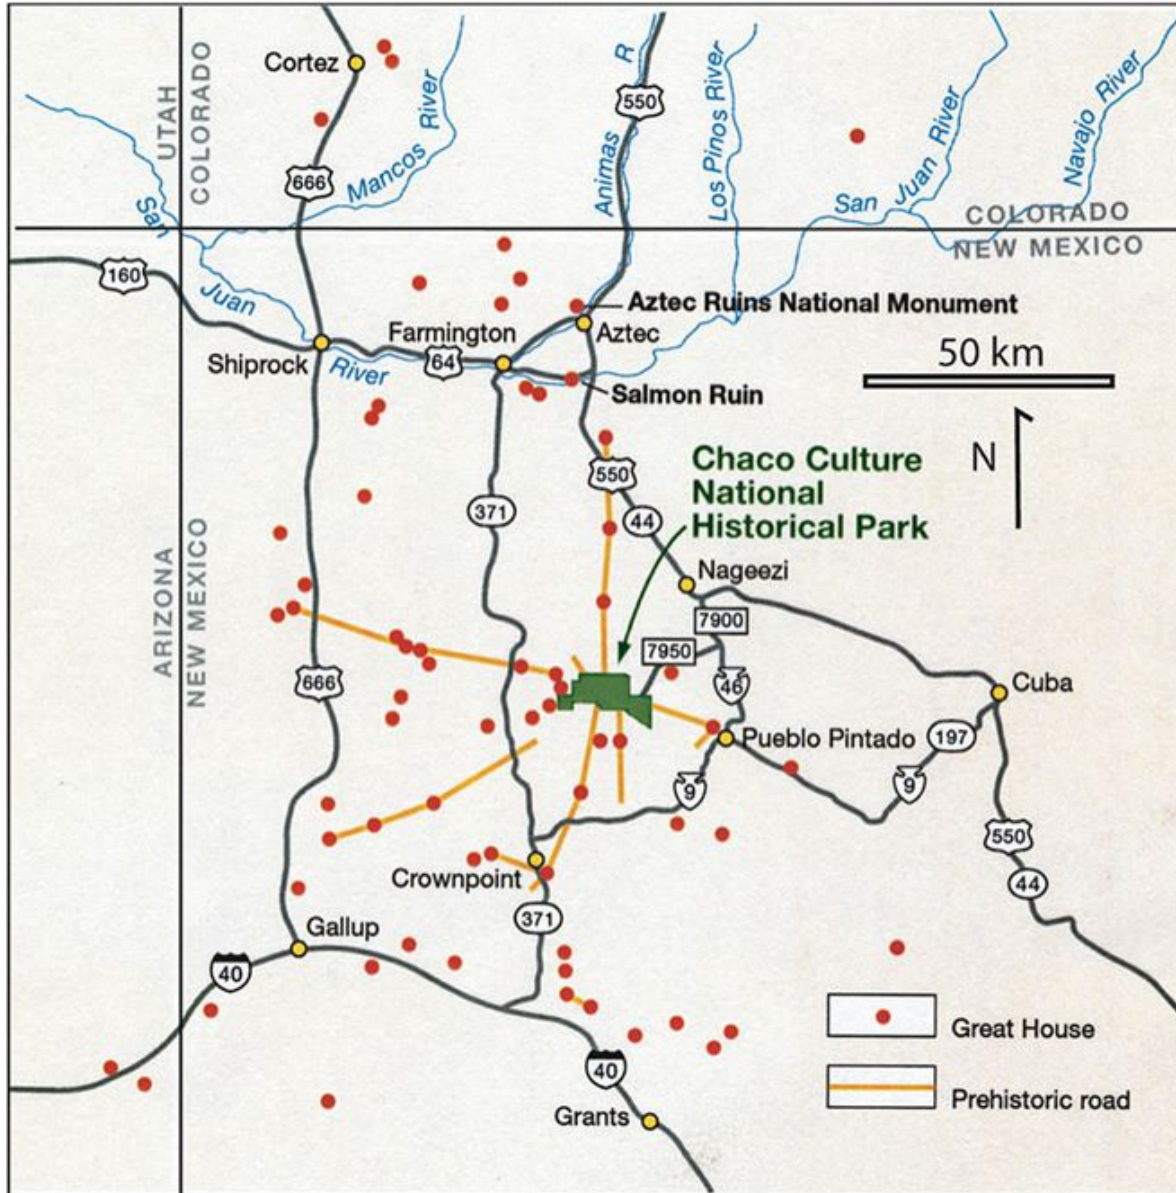

A thousand years ago Chaco Canyon was the center of a vast regional network of Ancestral Puebloan culture.

PUEBLO BONITO & CASA RINCONADA are the largest, most excavated Great House and Great Kiva in the Chacoan System

Great House: PUEBLO BONITO

Great Kiva: CASA RINCONADA

More than 20 Native American tribes in the US Southwest have historical and/or ancestral ties to Chaco Canyon

Chaco is a World Heritage Site and an International Dark Sky Park.

The white box indicates the position and direction for viewing the sunrise horizon.

This long exposure photo toward the North Star demonstrates the N-S alignment of the Great Kiva

When this structure was built, the North Star was 6 degrees away from true North.

Eastern horizon as seen from the western side of a Great Kiva in Chaco Canyon called *Casa Rinconada*. Notice how the position of the sunrise changes over the year.

Use this “horizon calendar” to estimate where the Sun rises on your birthday.