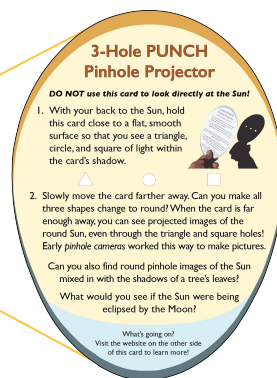

PUNCH Public Engagement

Monthly Newsletter Issue 2: Dec 2022

Shining New Light on Diverse Views of the Sun
with our Ancient & Modern Sun-Watching Theme

Did You Know?

Did you know that the PUNCH mission is not a telescope? It is actually a constellation of four Earth-orbiting *cameras*, each of them aboard a suitcase-sized spacecraft making images of the corona and solar wind between Sun and Earth. We'll combine these images to do continuous tracking of solar storms in 3D!

PUNCH Outreach Presents at ASP and AGU